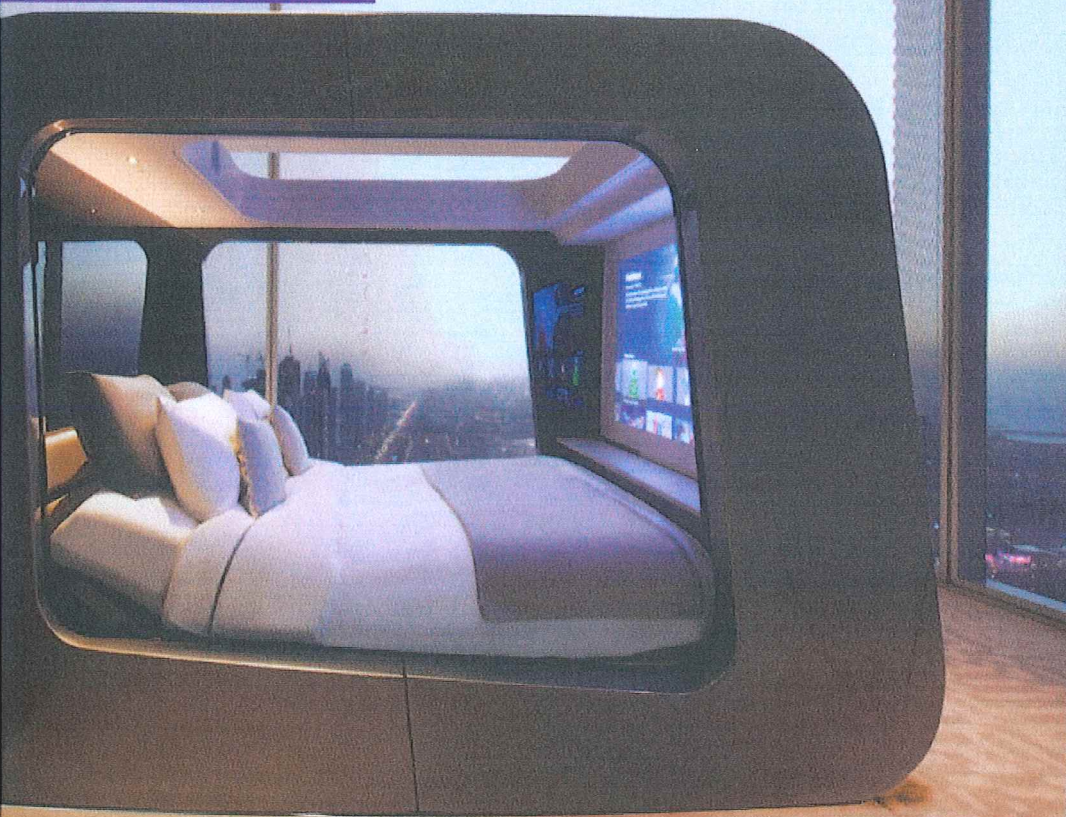

DESIGN DIFFUSION NEWS

dd
n

MILANO
DESIGN WEEK

2018

HICAN | SMART BED

ANNIBALE COLOMBO

PETALO ART. COD. A1672

DESIGN BY GIOVANNA AZZARELLO